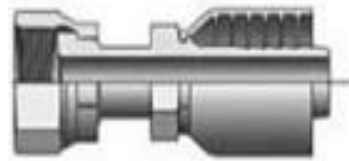

CATALOG 2020

is gator

JIC Female (37° Swivel) Elbow 45° Bite to the Wire

JIC Female (37° Swivel), Elbow 45° - 400 Series					
Description		Cross-Reference Part Numbers			
Hose ID	Thread Size	GATOR	Parker	GW Series	Weatherhead
3/4"	1-5/16-12	FJX45-12-12 4W	13771-12-12	GW25-12X12	43012U-692
1"	1-5/16-12	FJX45-16-16 4W	13771-16-16	GW25-16X16	43016U-696
1-1/4"	1-5/8-12	FJX45-20-20 4W	13771-20-20	GW25-20X20	43020U-697
1-1/2"	1-7/8-12	FJX45-24-24 4W	13771-24-24	GW25-24X24	NA
2"	2 1/2-12	FJX45-32-32 4W	13771-32-32		NA

JIC Female (37° Swivel) Elbow 90° Bite to the Wire

JIC Female (37° Swivel), Elbow 90° - 400 Series					
Description		Cross-Reference Part Numbers			
Hose ID	Thread Size	GATOR	GW Series	Parker	Weatherhead
1/2"	3/4-16	FJX90-08-08 4W	GW26-8x8	13971-8-8	43008U-668
1/2"	7/8-14	FJX90-08-10 4W	GW26-8X10	13971-10-8	43008U-670
5/8"	7/8-14	FJX90-10-10 4W	GW26-10x10	13971-10-10	43010U-670
3/4"	1-1/16-12	FJX90-12-12 4W	GW26-12-12	13971-12-12	43012U-672
1"	1-5/16-12	FJX90-16-16 4W	GW26-16-16	13971-16-16	43016U-676
1-1/4"	1-5/8-12	FJX90-20-20 4W	GW26-20X20	13971-20-20	43020U-677
1-1/2"	1-7/8-12	FJX90-24-24 4W	GW26-24X24	13971-24-24	43024U-678
2"	2-1/2-12	FJX90-32-32 4W	GW26-32-32	13971-32-32	NA

CATALOG 2020

is gator tough

Straight O-Ring Swivel Female ORFS

Straight O-Ring Swivel Female ORFS - 400 Series				
Description		Cross-Reference Part Numbers		
Hose ID	Thread Size	GATOR	GW Series	Weatherhead
1/2"	13/16-16	FFORX-08-08 4W	GW30-8X8	43008U-S68
3/4"	1-3/16-12	FFORX-12-12 4W	GW30-12X12	43012U-S72
3/4"	1-7/16-12	FFORX-12-16 4W	GW30-12x16	43012U-S76
1"	1-7/16-12	FFORX-16-16 4W	GW30-16X16	43016U-S76
1-1/4"	1-11/16-12	FFORX-20-20 4W	GW30-20X20	43020U-S80
1 1/2"	2-12	FFORX-24-24 4W	GW30-24X24	43024U-S84