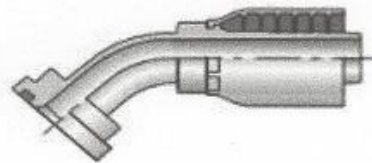

Flange 62- Elbow 45° Bite to the Wire

Flange 62, Elbow 45° - 400 Series				
Description		Cross-Reference Part Numbers		
Hose ID	Flange Size	GATOR	GW Series	Weatherhead
3/4"	3/4"	F442-12-12	GW61-12X12	43012U-D42
1"	1"	F442-16-16	GW61-16X16	43016U-D46
1"	1 1/4"	F442-16-20		43016U-D50